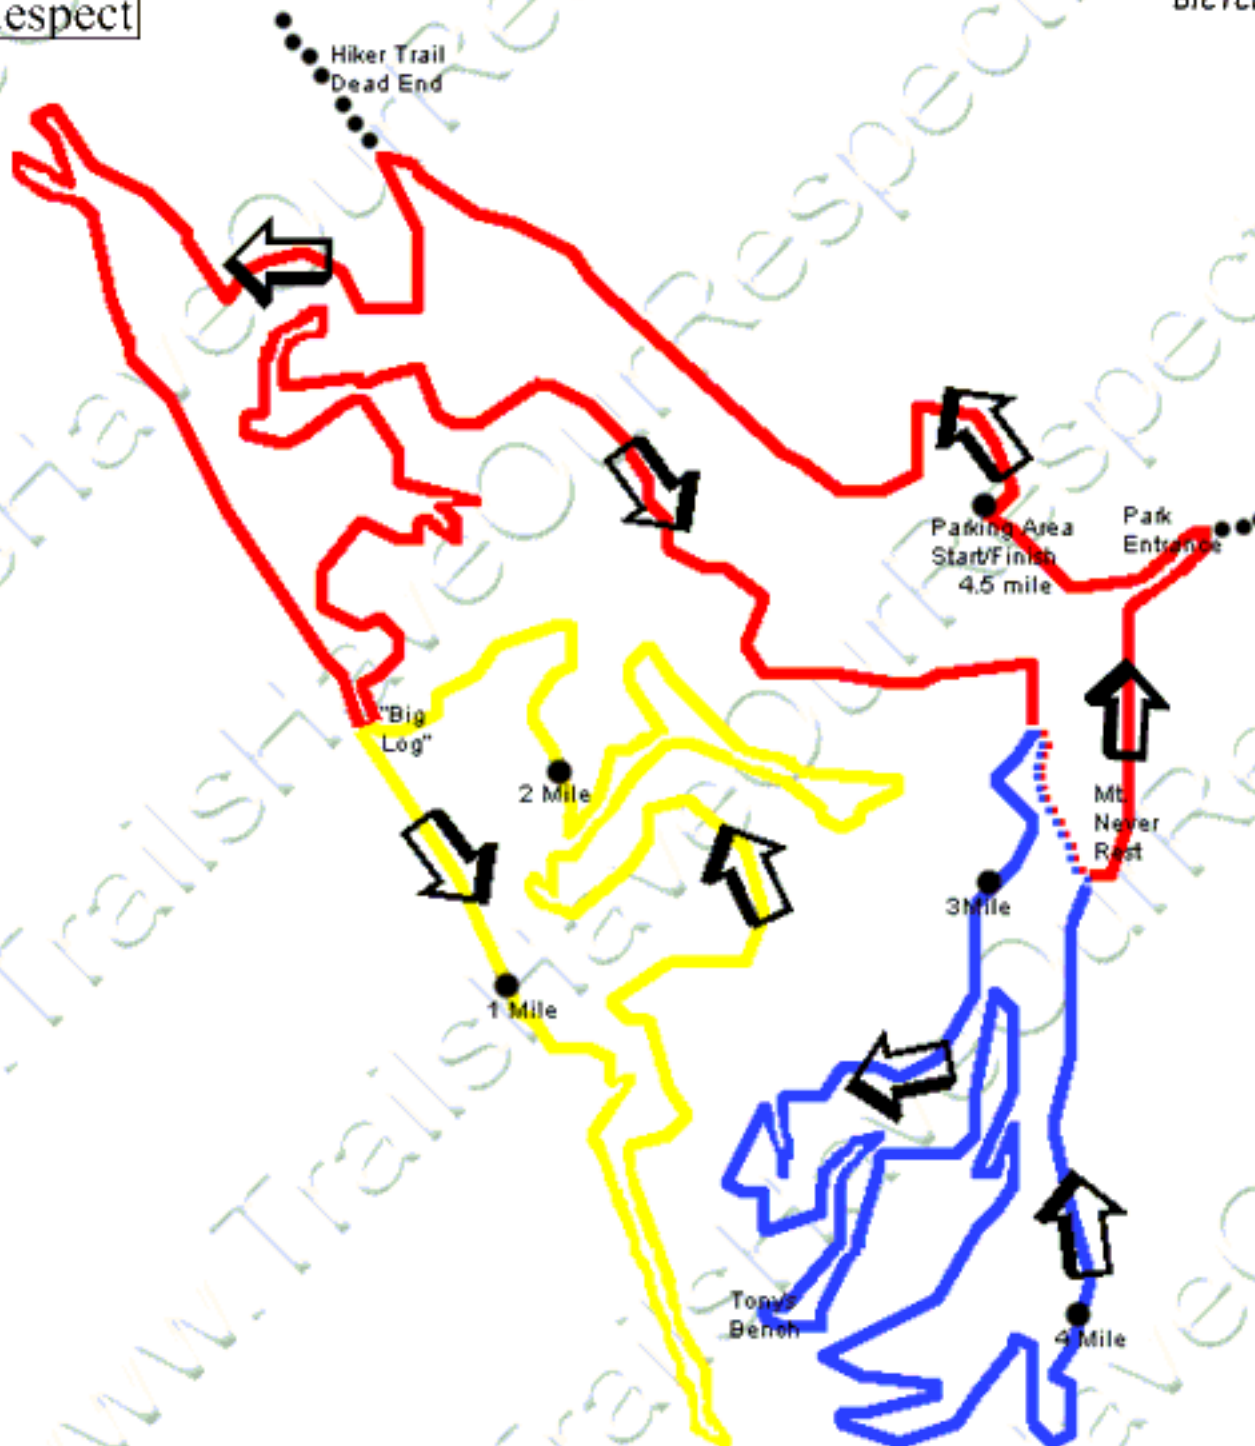

Lewis and Clark Monument Council Bluffs, Iowa

●: 4.43 mi., 1253'

Gain: +624' -624' = +0'

This Map is property of Trails Have Our Respect and shall only be reproduced for personal use. All other uses prohibited. Use at your own risk.